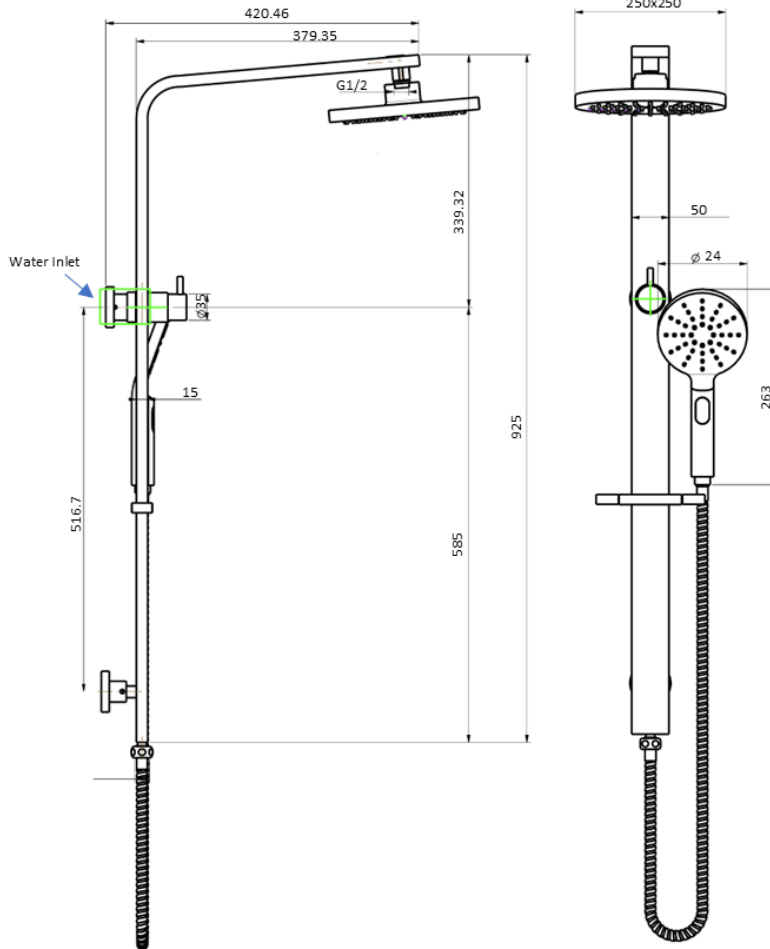

BL6179

OGGI Combination Shower Set

Features:

- 250mm Shower Rose
- Single Hose
- 3 Function Handpiece

WELS: 5.5Lpm - 5 Star

Product Codes:

BL6179	Chrome
BL6179BK	Matte Black

All measurements and specifications provided for our products are approximate and subject to change without prior notice. The information listed is correct at time of publication, however Bestlink International PTY LTD reserves the right to vary design and dimensions of products without prior notice. We recommend verifying dimensions and specifications before installation. For ceramic products, please allow a +/- 5mm tolerance for manufacturing variance. For basins, it is recommended that actual basin be used when cutting out bench top to ensure exact fit.